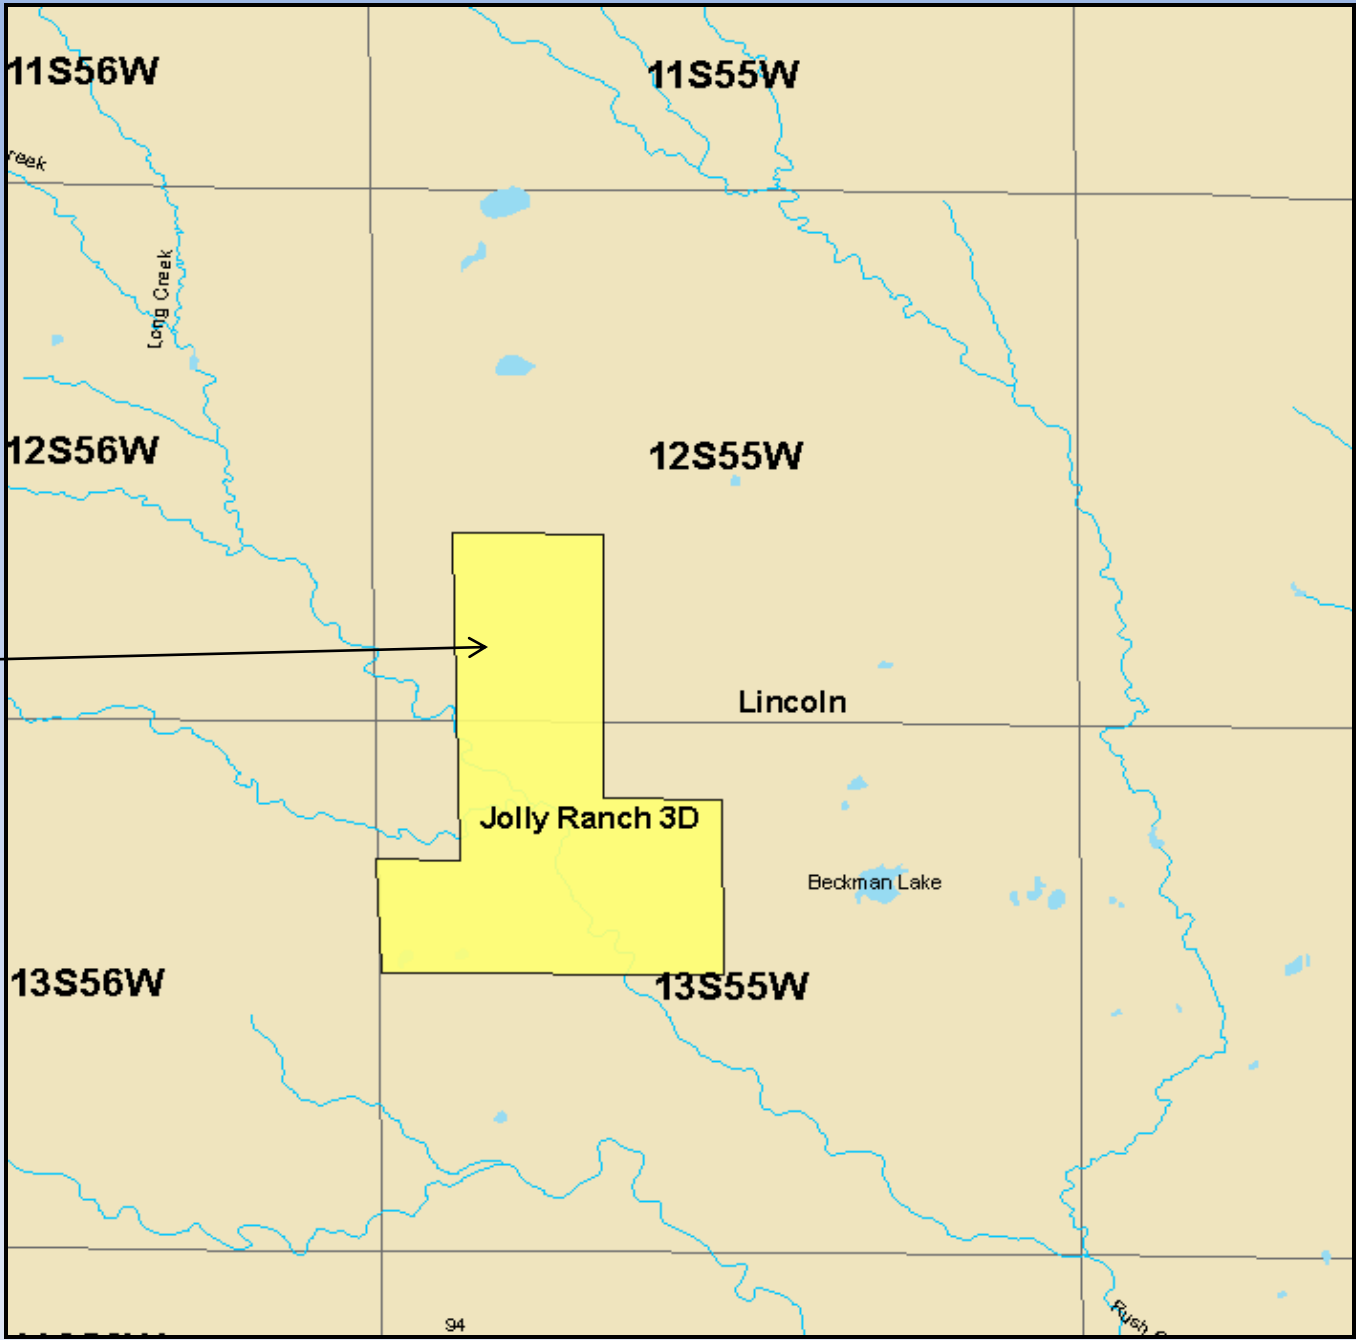

**Jolly Ranch 3D
Lincoln County
20 Square Miles**

**Date Acquired-2009
Source-Vibroseis
RCV Line Spacing-660'
RCV Spacing-165'
SRC Line Spacing-660'
SRC Spacing-165'
Bin Size-82.5' x 82.5'
Fold-50+**